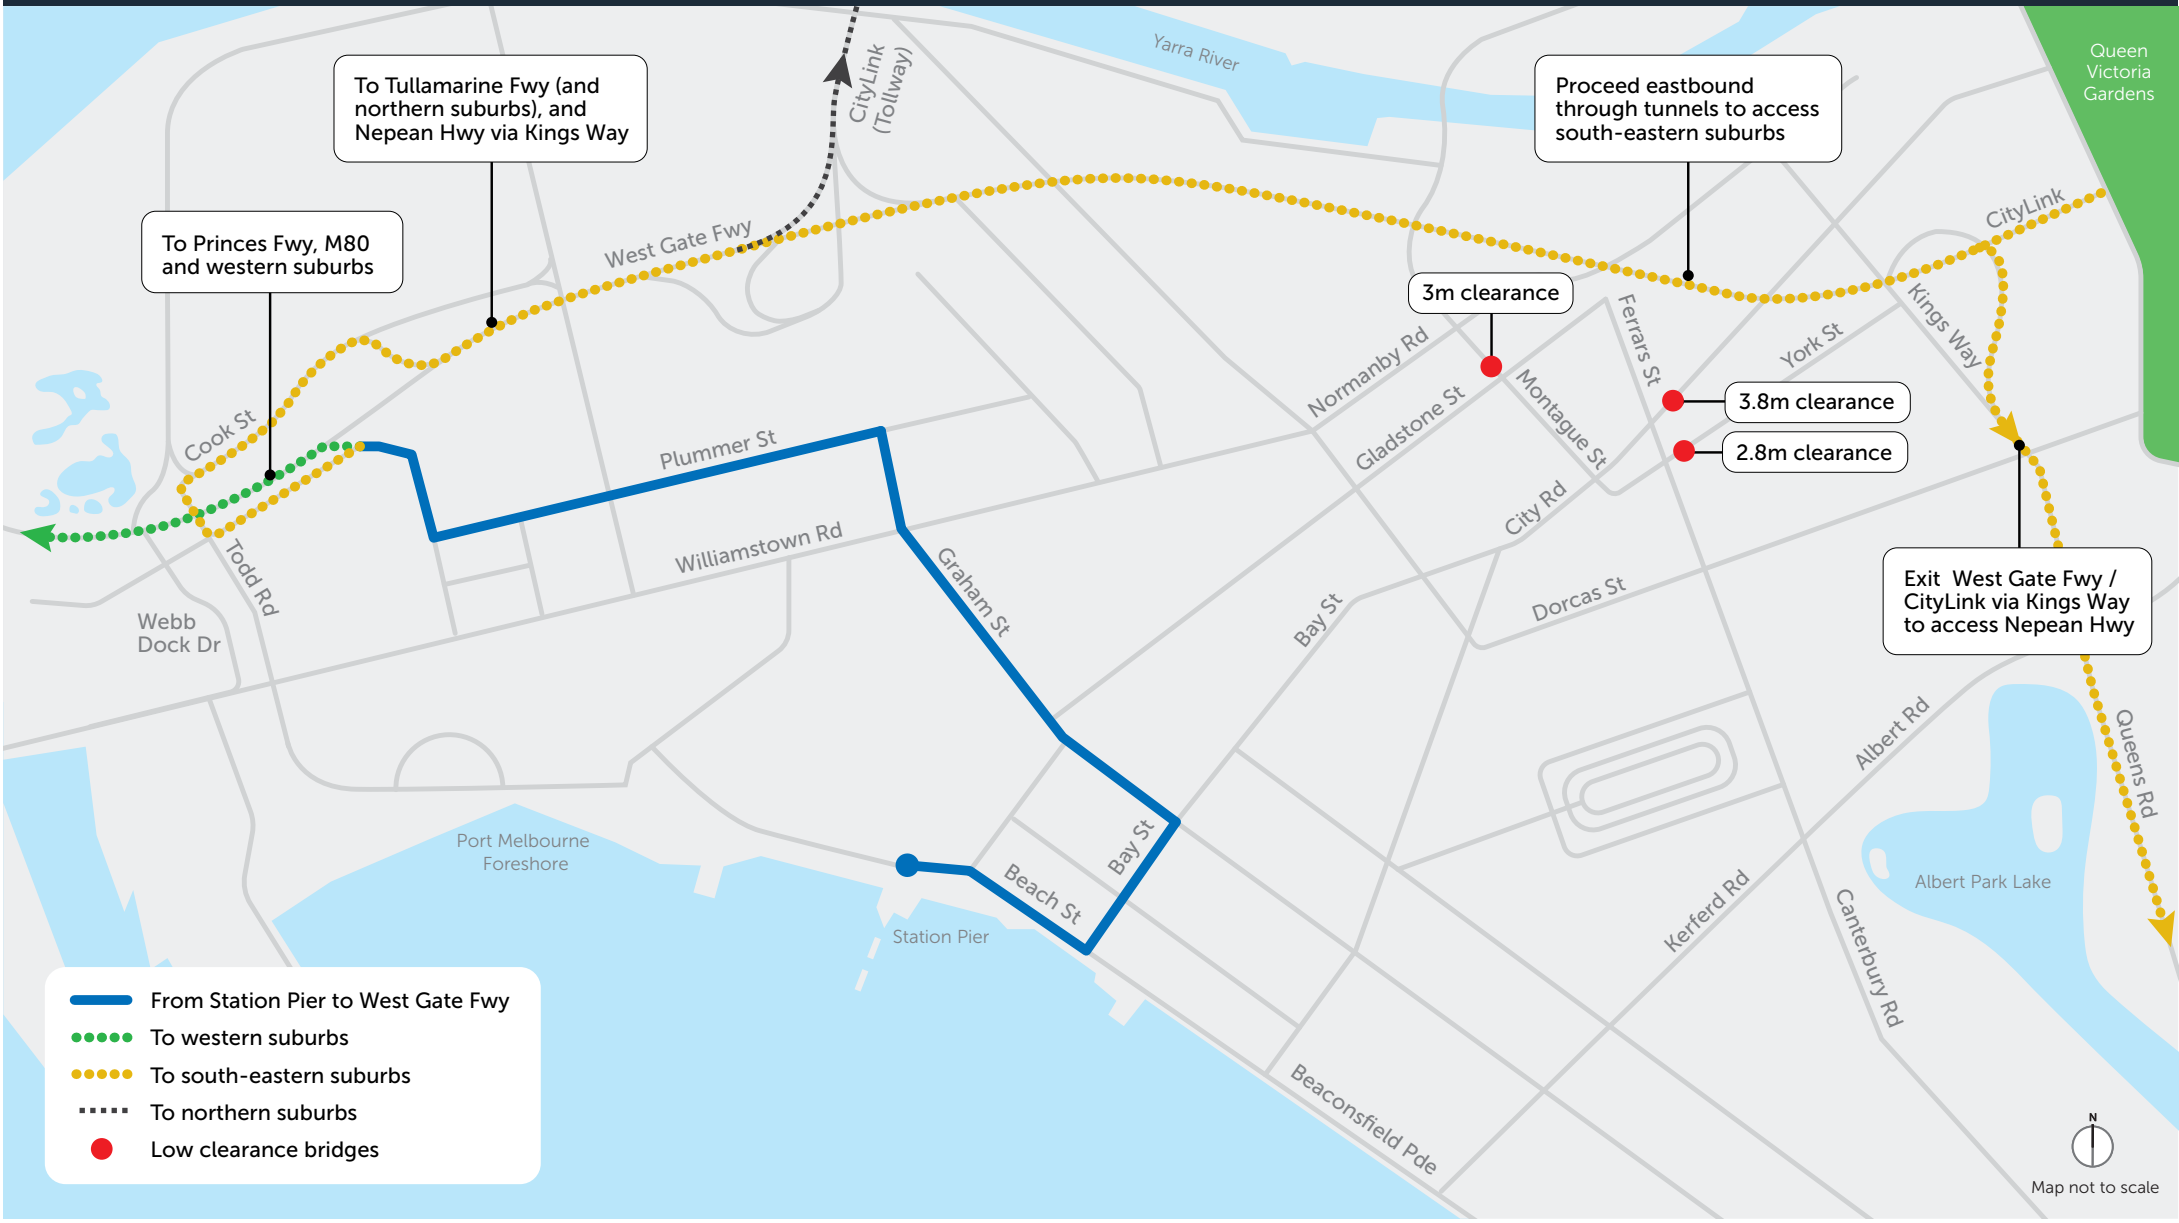

# Getting from Station Pier to northern, western and south-eastern suburbs

- From Station Pier to West Gate Fwy
- To western suburbs
- To south-eastern suburbs
- ..... To northern suburbs
- Low clearance bridges