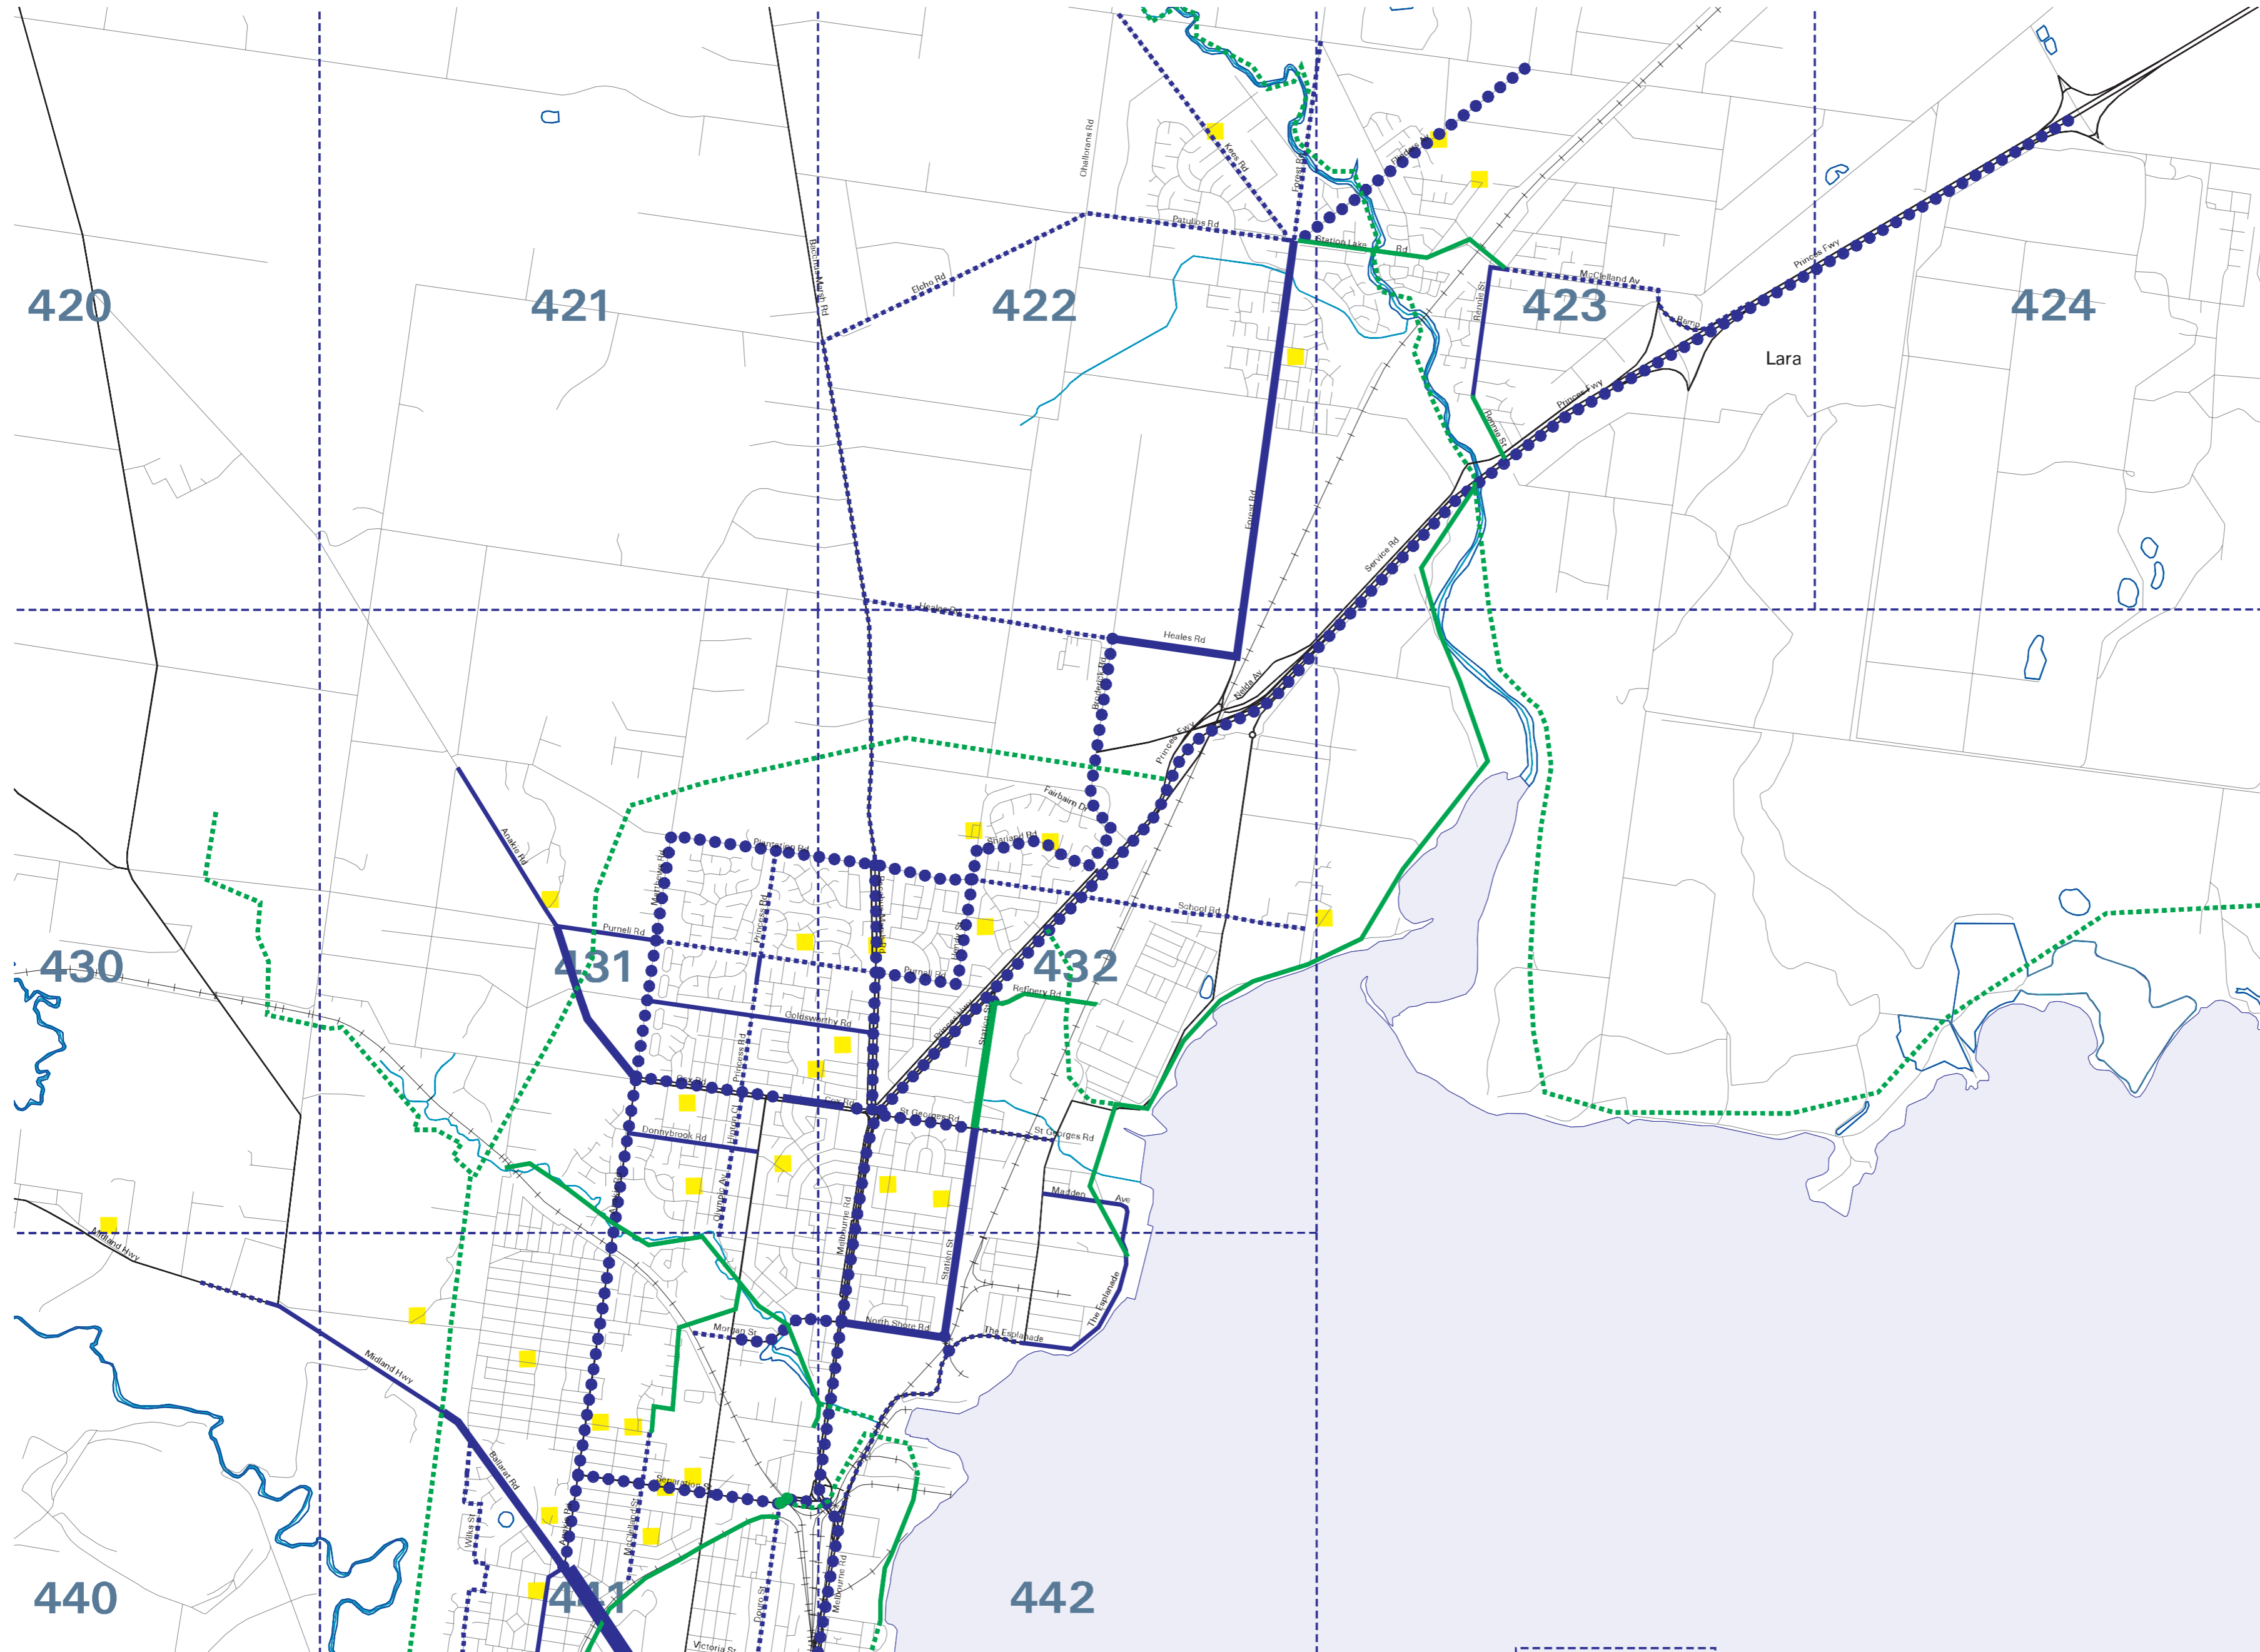

MUNICIPAL BICYCLE NETWORK GEELONG MAP SW 1B

LEGEND

LOCAL ROUTES	PRIORITY ROUTES	ON ROAD
		OFF ROAD
424		Melway 31 page numbers