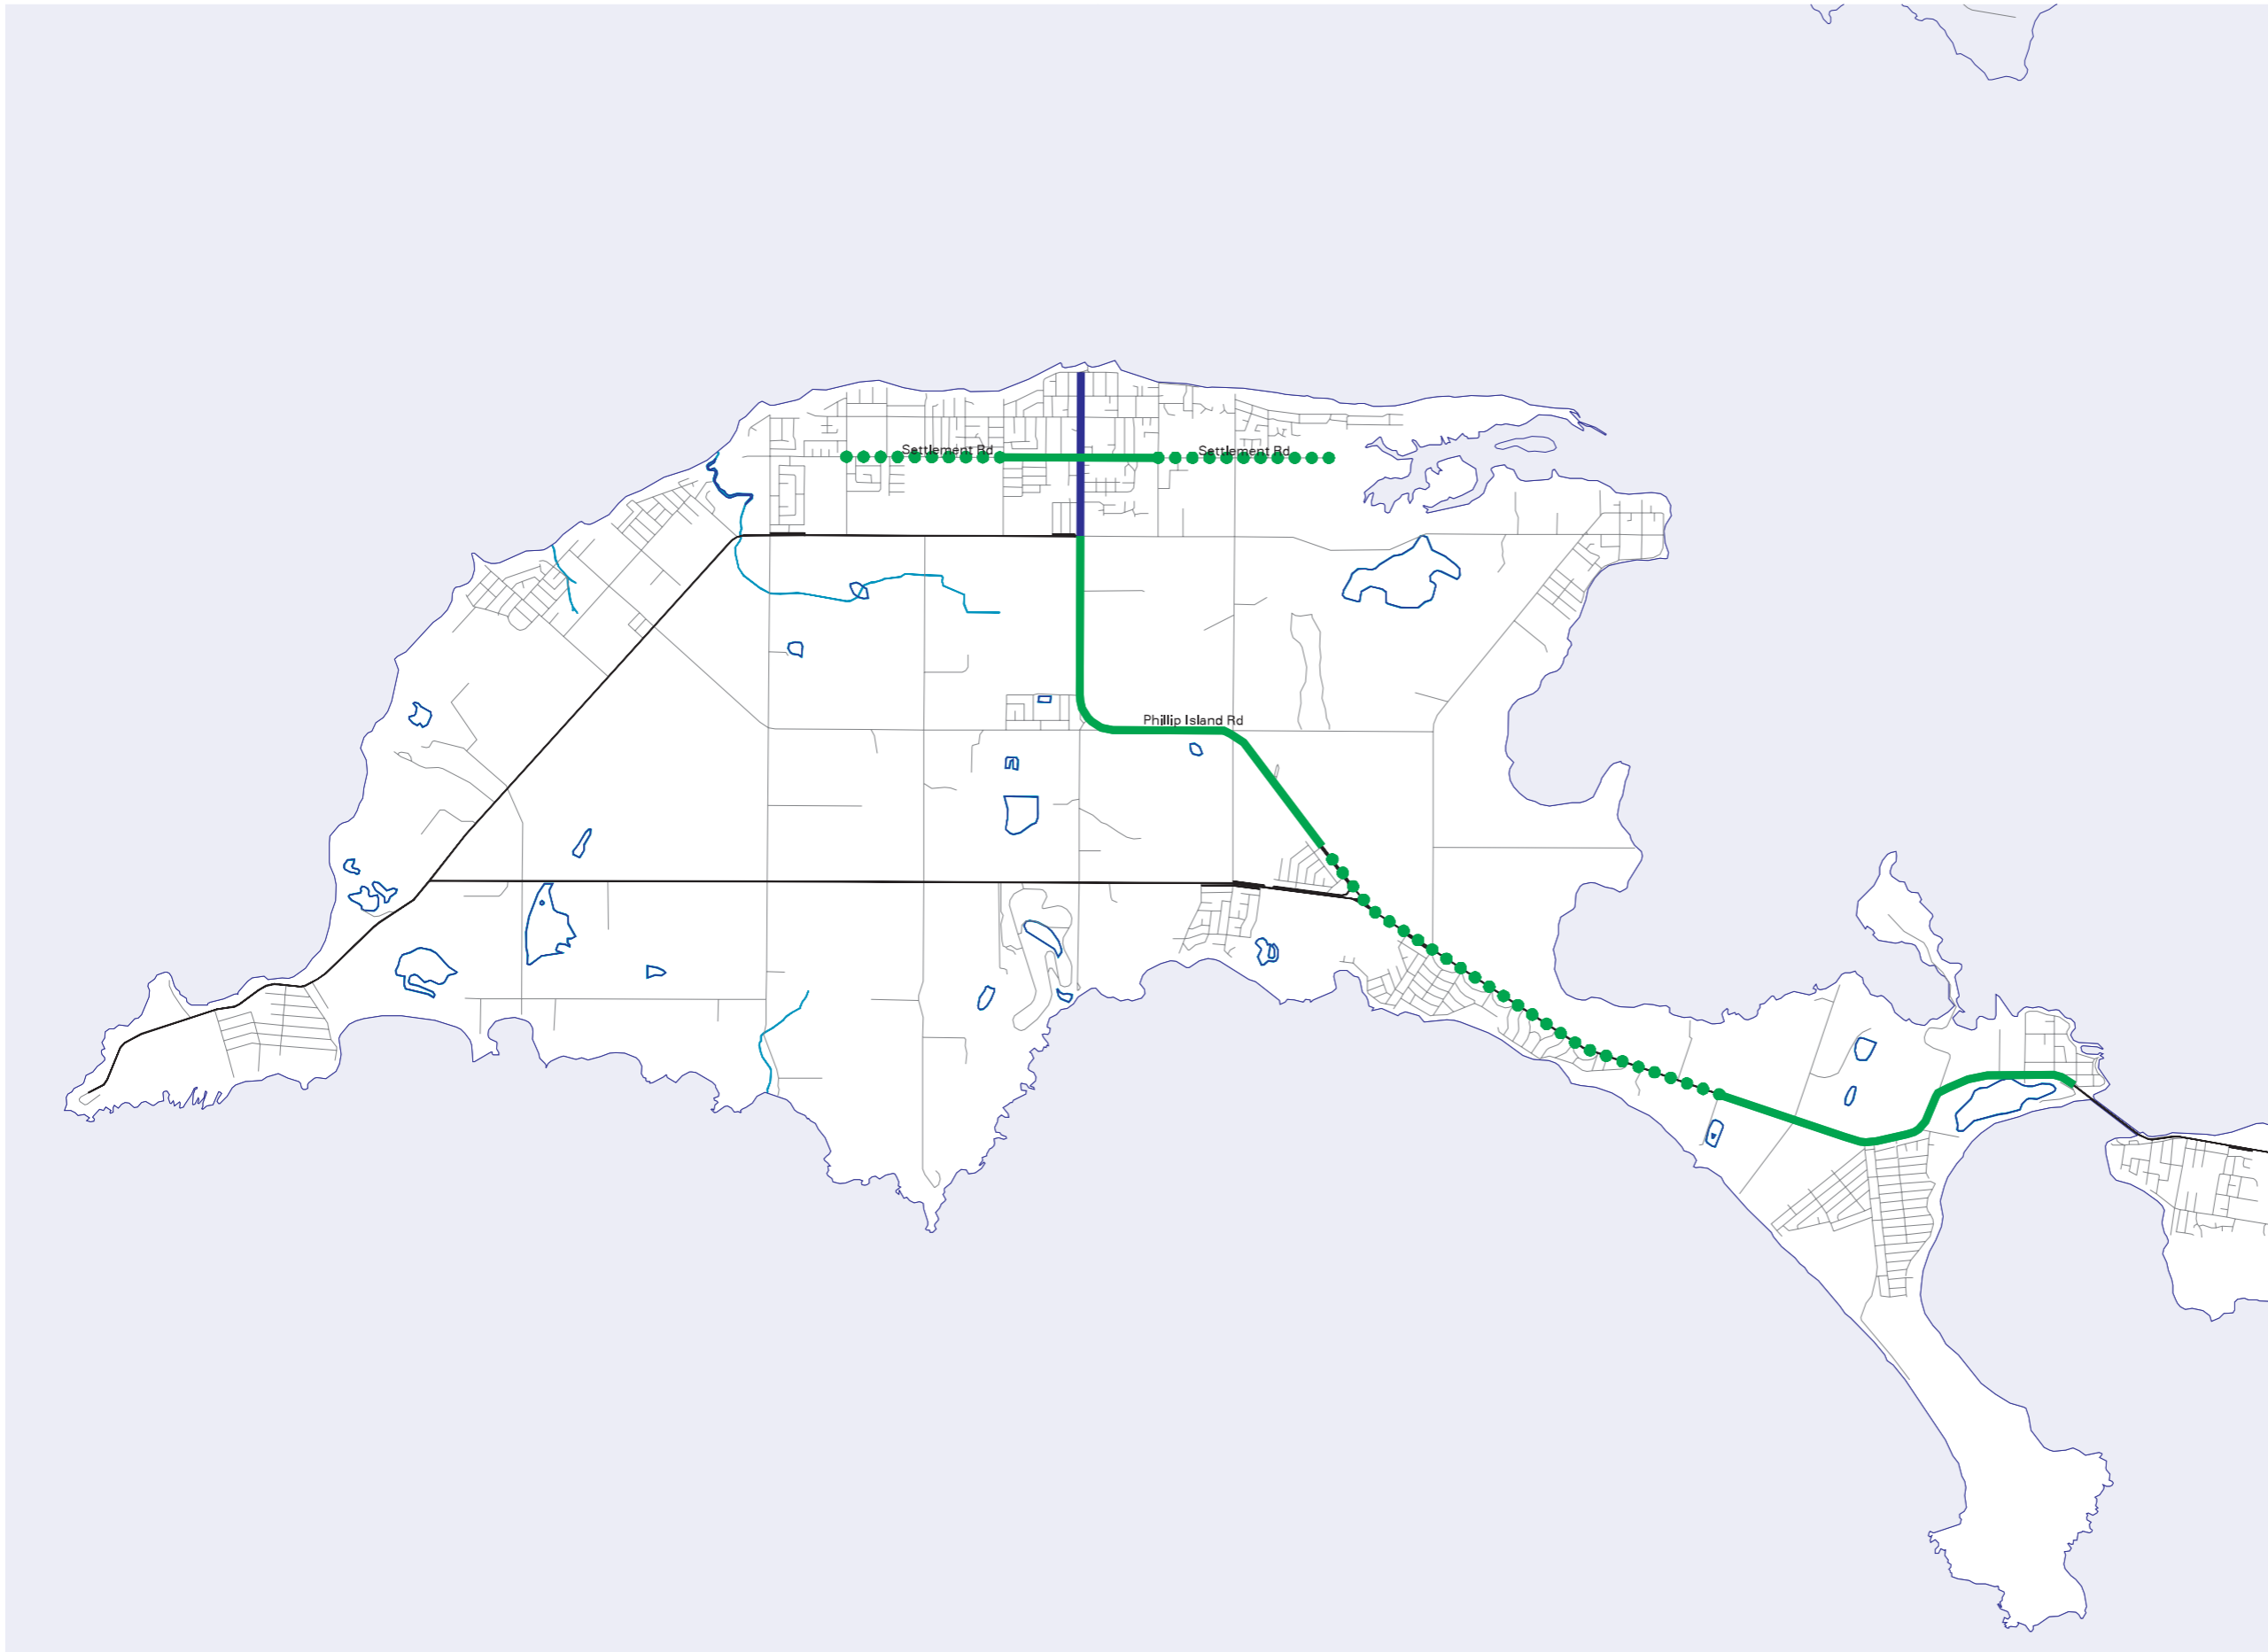

# MUNICIPAL BICYCLE NETWORK PHILLIP ISLAND MAP E 11

LEGEND		
LOCAL ROUTES	PRIORITY ROUTES	
		ON ROAD
		Existing
		Proposed
		OFF ROAD
		Existing
		Proposed
		Declared roads
		Local roads
		Railway lines
		Ocean, lakes