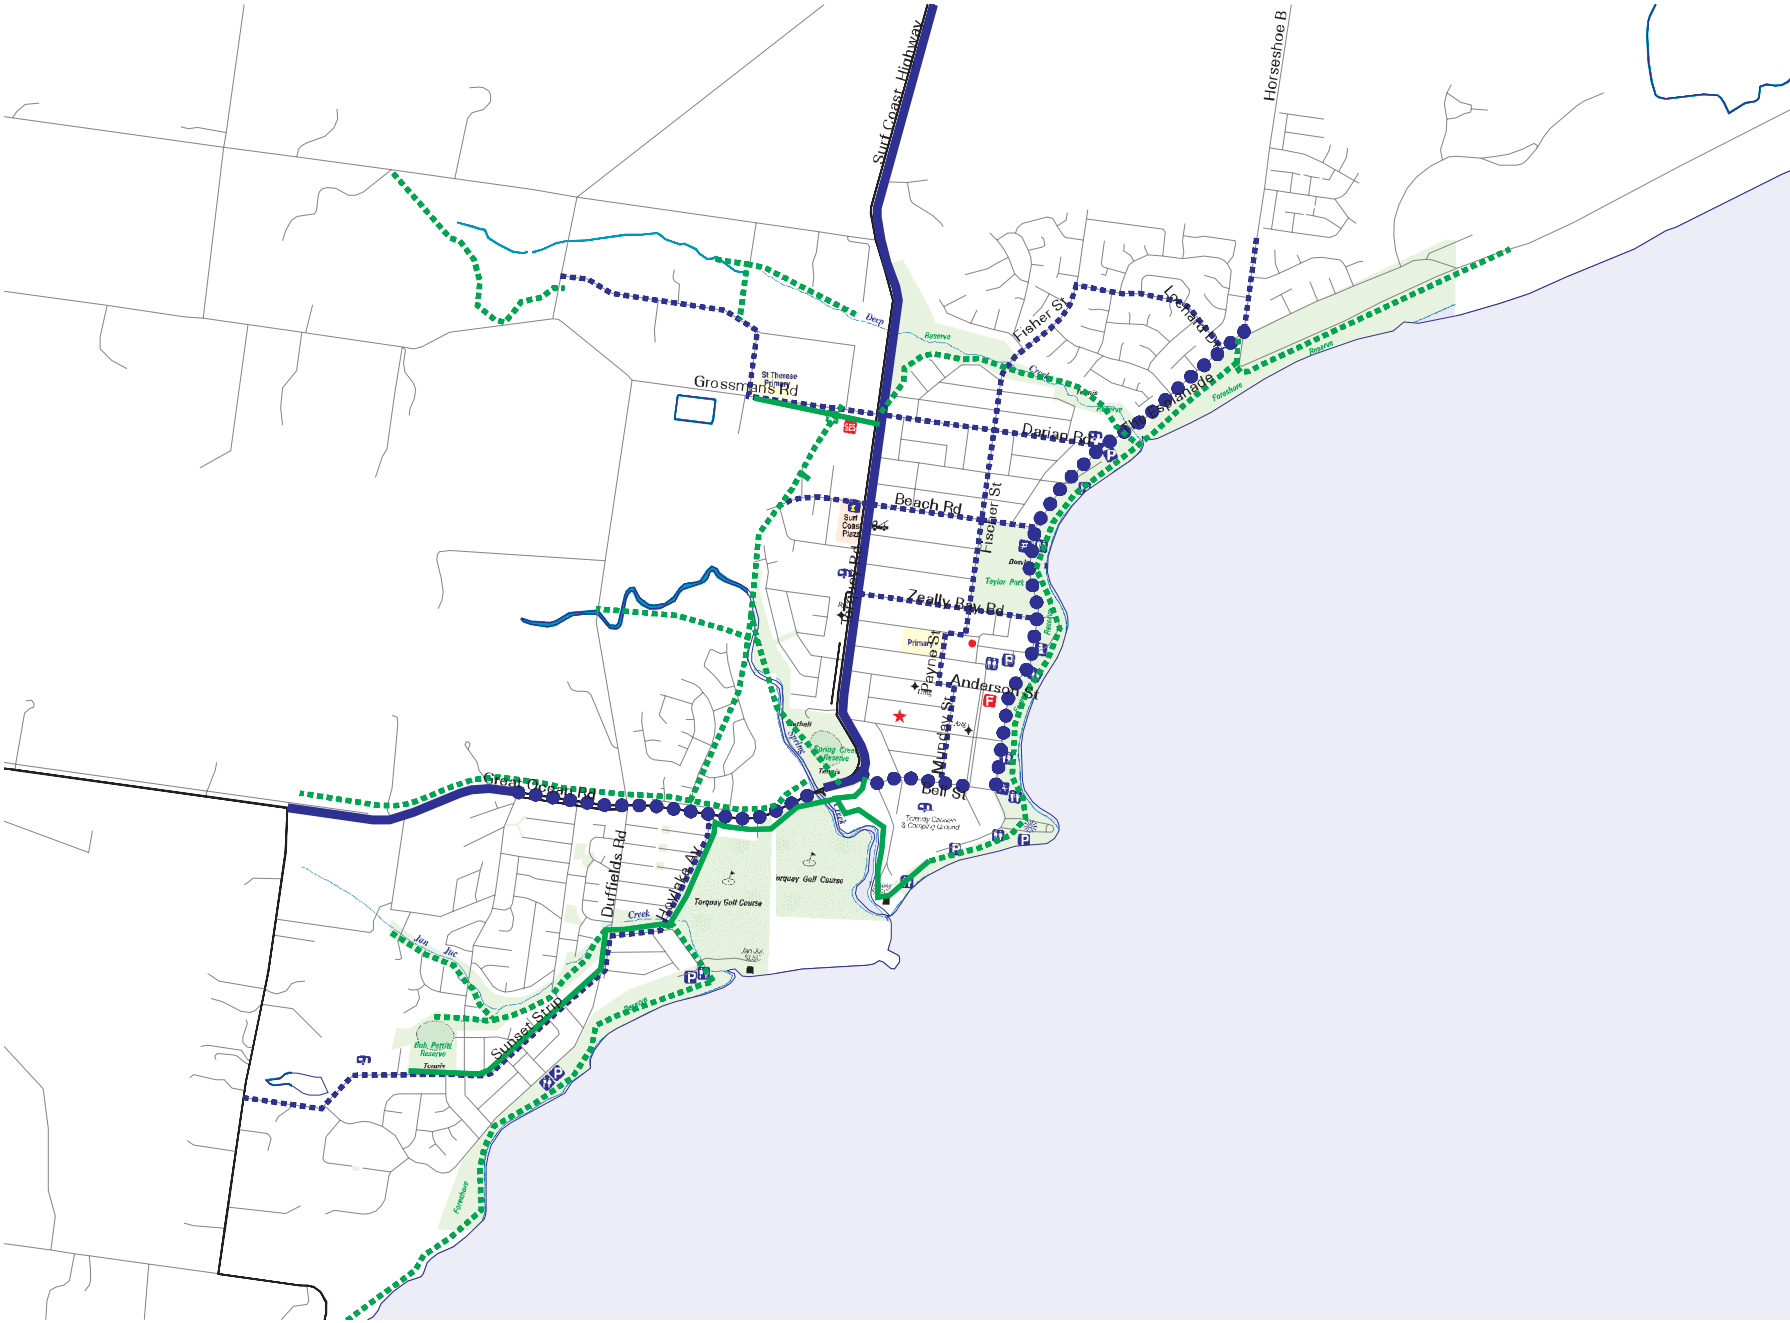

MUNICIPAL BICYCLE NETWORK

TORQUAY AND JAN JUC

MAP SW 6

LEGEND

LOCAL ROUTES		PRIORITY ROUTES		
	Existing		Existing	ON ROAD
	Proposed		Proposed	ON ROAD
	Existing		Existing	OFF ROAD
	Proposed		Proposed	OFF ROAD
	Declared roads			
	Local roads			
	Railway lines			
	Ocean, lakes			

Refer VICROADS Country Street Directory of Victoria, Ed 5 Map 297